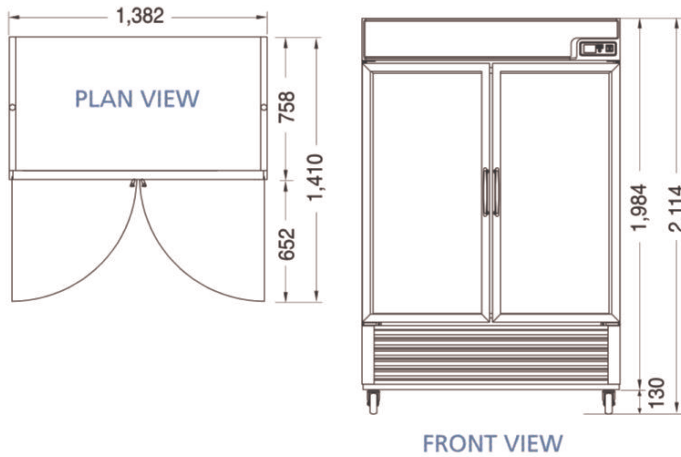

Austune 2 Glass Door freezer 1250L

Line Drawing

G2F-1250L

Austune Commercial Pty Ltd 24/7 Salisbury Rd Castle Hill NSW 2154 T 02 9659 6868
E info@austunecommercial.com.au web www.austunecommercial.com.au