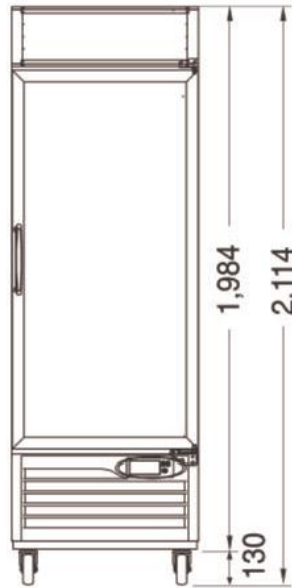

Austune Single Glass Door Freezer 650L

Line Drawing

G1F-650L

PLAN VIEW

FRONT VIEW

Austune Commercial Pty Ltd 24/7 Salisbury Rd Castle Hill NSW 2154 T 02 9659 6868
E info@austunecommercial.com.au web www.austunecommercial.com.au