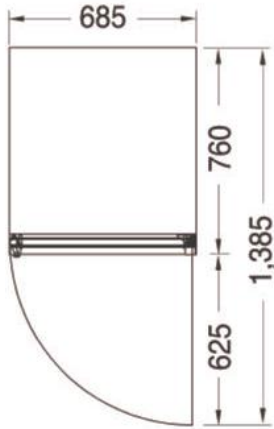

Austune Single Glass Door Freezer 650L

Line Drawing

G1F-650L

PLAN VIEW

FRONT VIEW

Austune Commercial Pty Ltd 24/7 Salisbury Rd Castle Hill NSW 2154 T 02 9659 6868
E info@austunecommercial.com.au web www.austunecommercial.com.au