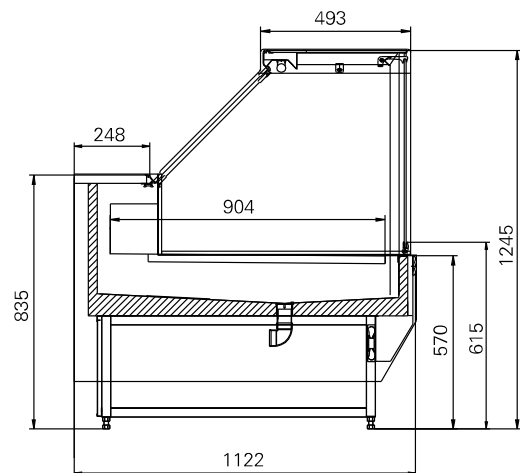

## Remote

- ▲ Suitable for Meat, Cooked Foods, Dairy
- ▲ Temp Range 0~5c (M1)
- ▲ Vertical Glass (Tempered)
- ▲ Stainless Service Ledge 248mm
- ▲ Easily joined for multiple lengths
- ▲ Ventilated system for consistent air circulation
- ▲ Sliding Rear Perspex doors
- ▲ Remote installation only

Model	Dimension	Operating Temp
DQE7P-R1875	W1875 X D1122 x H1245 mm	0~5°C
DQE7P-R2500	W2500 X D1122 x H1245 mm	0~5°C
DQE7P-R3750	W3750 X D1122 x H1245 mm	0~5°C