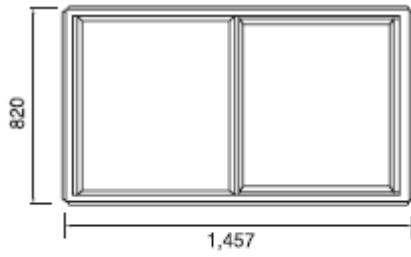

Austune Chest Freezer 580L

Line Drawing

PLAN VIEW