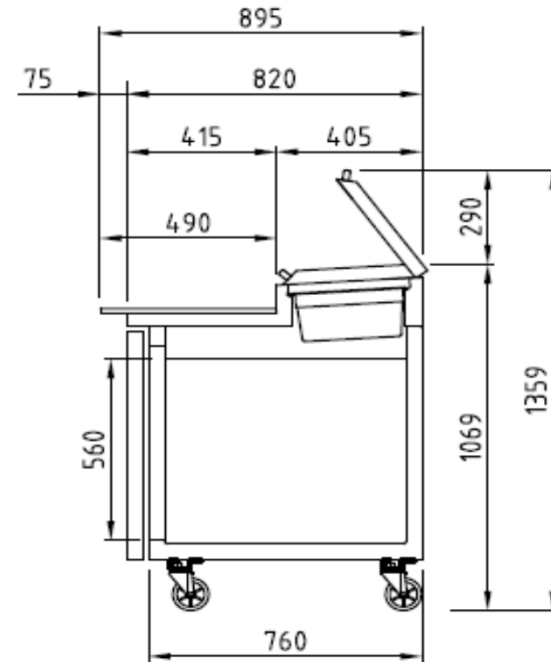

Austune Pizza Fridge - AP-93R Line Drawing

Austune Commercial Pty Ltd  
 24/7 Salisbury Road Castle Hill NSW 2154  
 Po Box 7850 Baulkham Hills NSW 2153  
 Free Call 1800 FRIDGE (37 43 43)  
 Tel: 02 9659 6868 Fax: 02 9659 6867