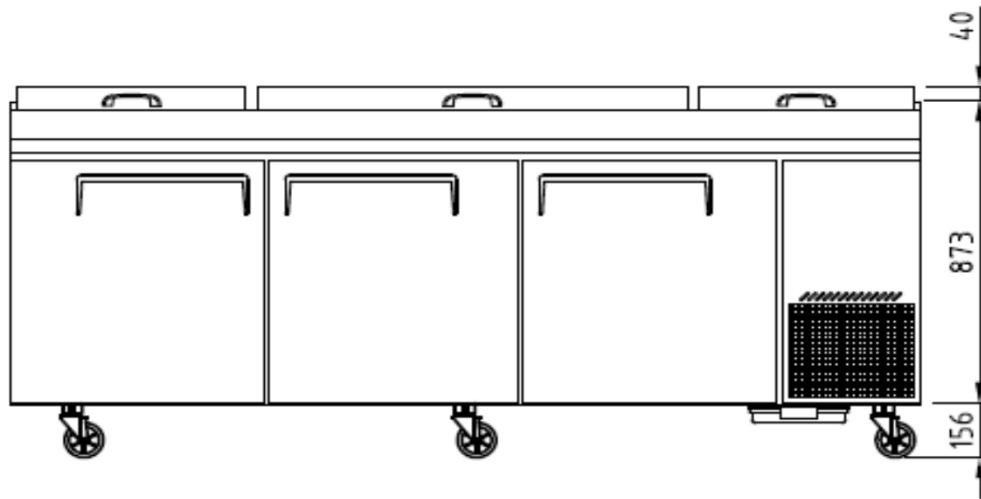

Austune Pizza Fridge - AP-93R Line Drawing

Austune Commercial Pty Ltd  
 24/7 Salisbury Road Castle Hill NSW 2154  
 Po Box 7850 Baulkham Hills NSW 2153  
 Free Call 1800 FRIDGE (37 43 43)  
 Tel: 02 9659 6868 Fax: 02 9659 6867