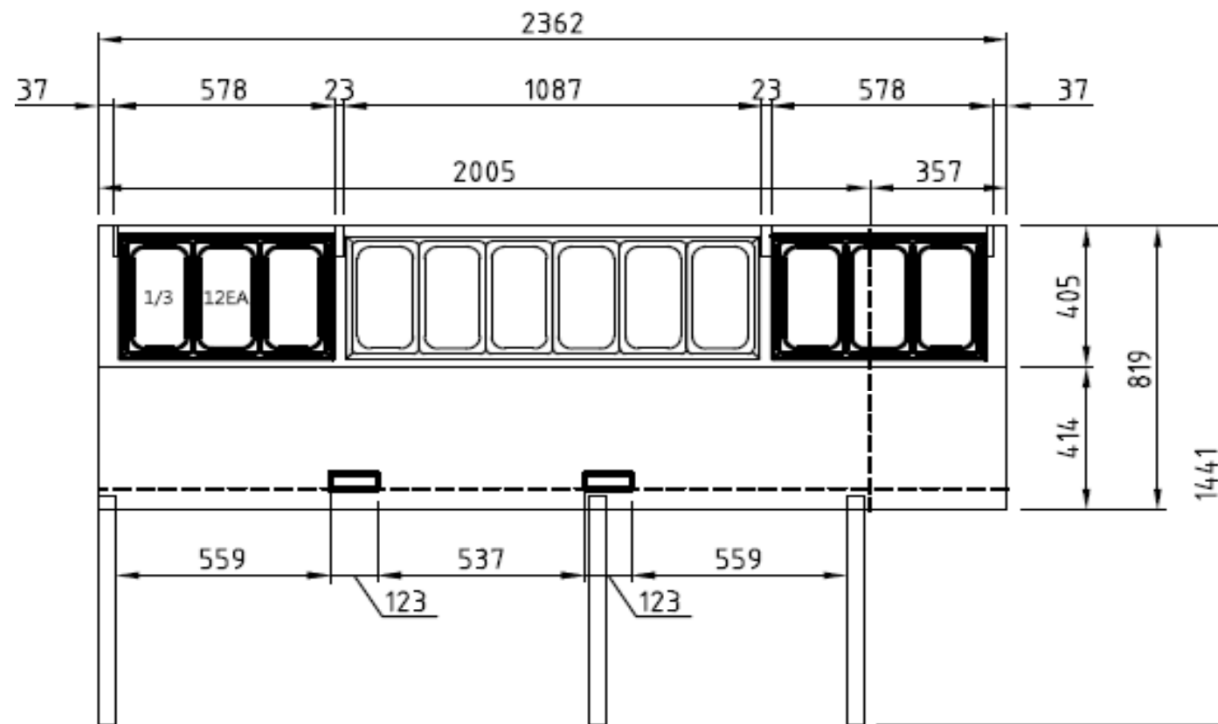

Austune Pizza Fridge - AP-93R Line Drawing

Austune Commercial Pty Ltd  
 24/7 Salisbury Road Castle Hill NSW 2154  
 Po Box 7850 Baulkham Hills NSW 2153  
 Free Call 1800 FRIDGE (37 43 43)  
 Tel: 02 9659 6868 Fax: 02 9659 6867